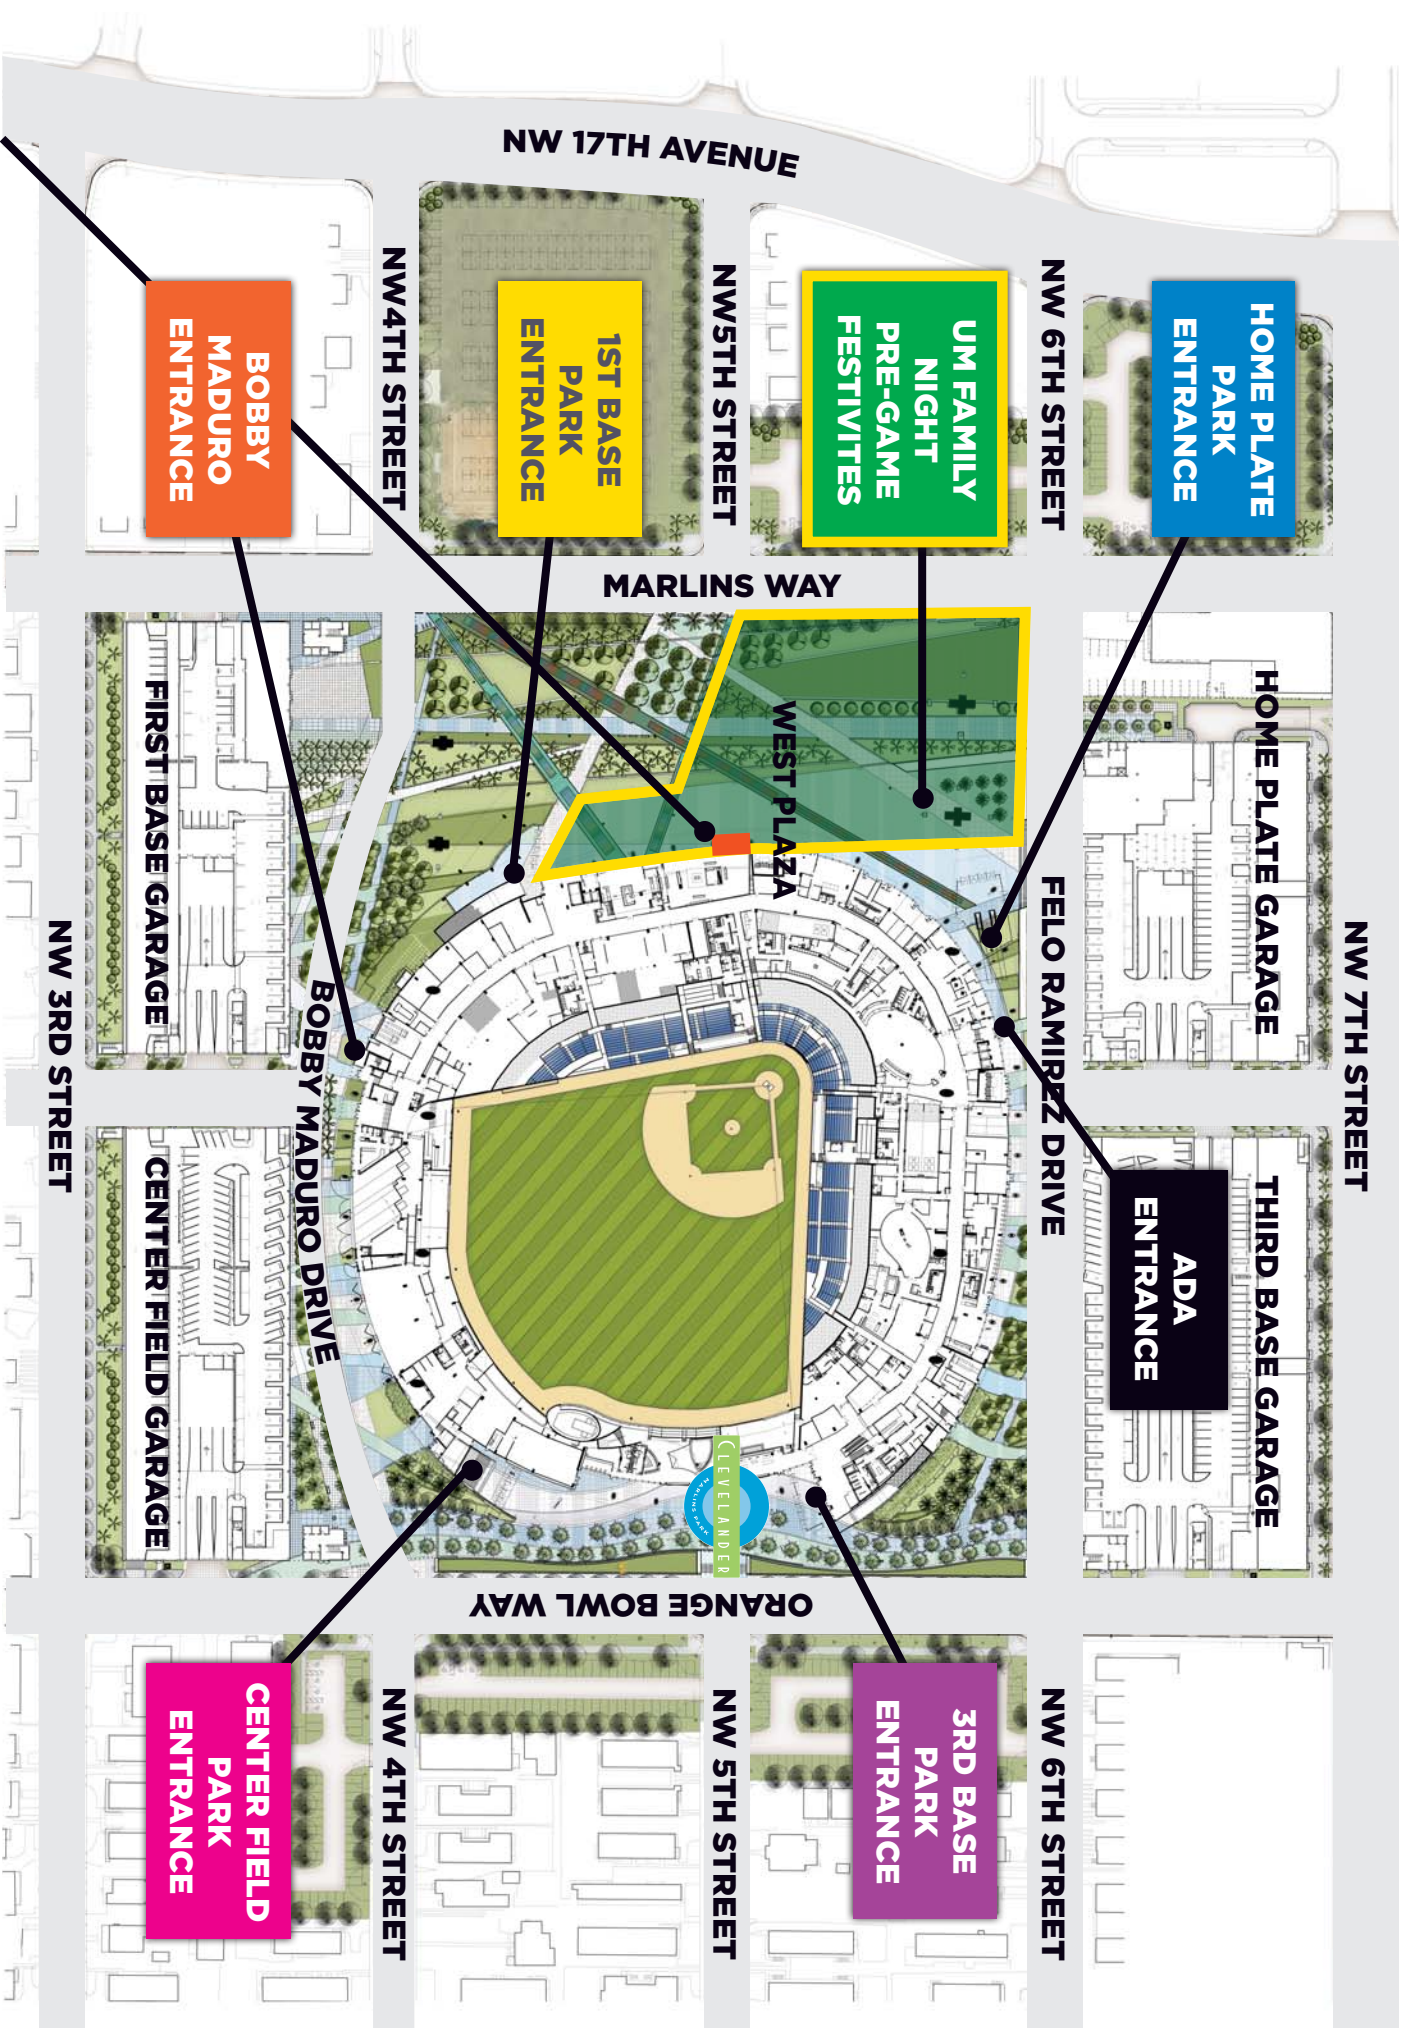

PREGAME FESTIVITIES

Family activities and entertainment will be located on the West Plaza, from 5 P.M. to 7 P.M. on Saturday
(Refer to Marlins Park map on back)

Note: Pregame On-Field Ceremonies will highlight the University of Miami prior to the game throughout UM Family Night.
Please be in your seats by 6:40 P.M. on Saturday.

- Take FSR 826/Turnpike North to FSR 836 East.
- Continue on FSR 836 East and exit towards NW 17th Avenue (right ramp).
- Turn left from NW 17th Avenue onto NW 7th Street.

From Southeast (Coral Gables/Coconut Grove)

- Take US- 1 North to NW 17th Ave, turn left.
- Continue South on 17th Ave to NW 3rd St and make a right.
- Continue East past 16th Ave and find First Base Garage on your left.

From the West (Doral)

- Florida State Road 836 East and exit towards NW 17th Avenue (right ramp).
- Turn left from NW 17th Avenue onto NW 7th Street.
- Continue on NW 7th Street and then turn right onto NW 14th Avenue.

For a list of Entry Guidelines and general Marlins Park information, please visit marlins.com/ballparkguide

**HOME PLATE
PARK
ENTRANCE**

NW 6TH STREET

**UM FAMILY
NIGHT
PRE-GAME
FESTIVITIES**

NW 5TH STREET