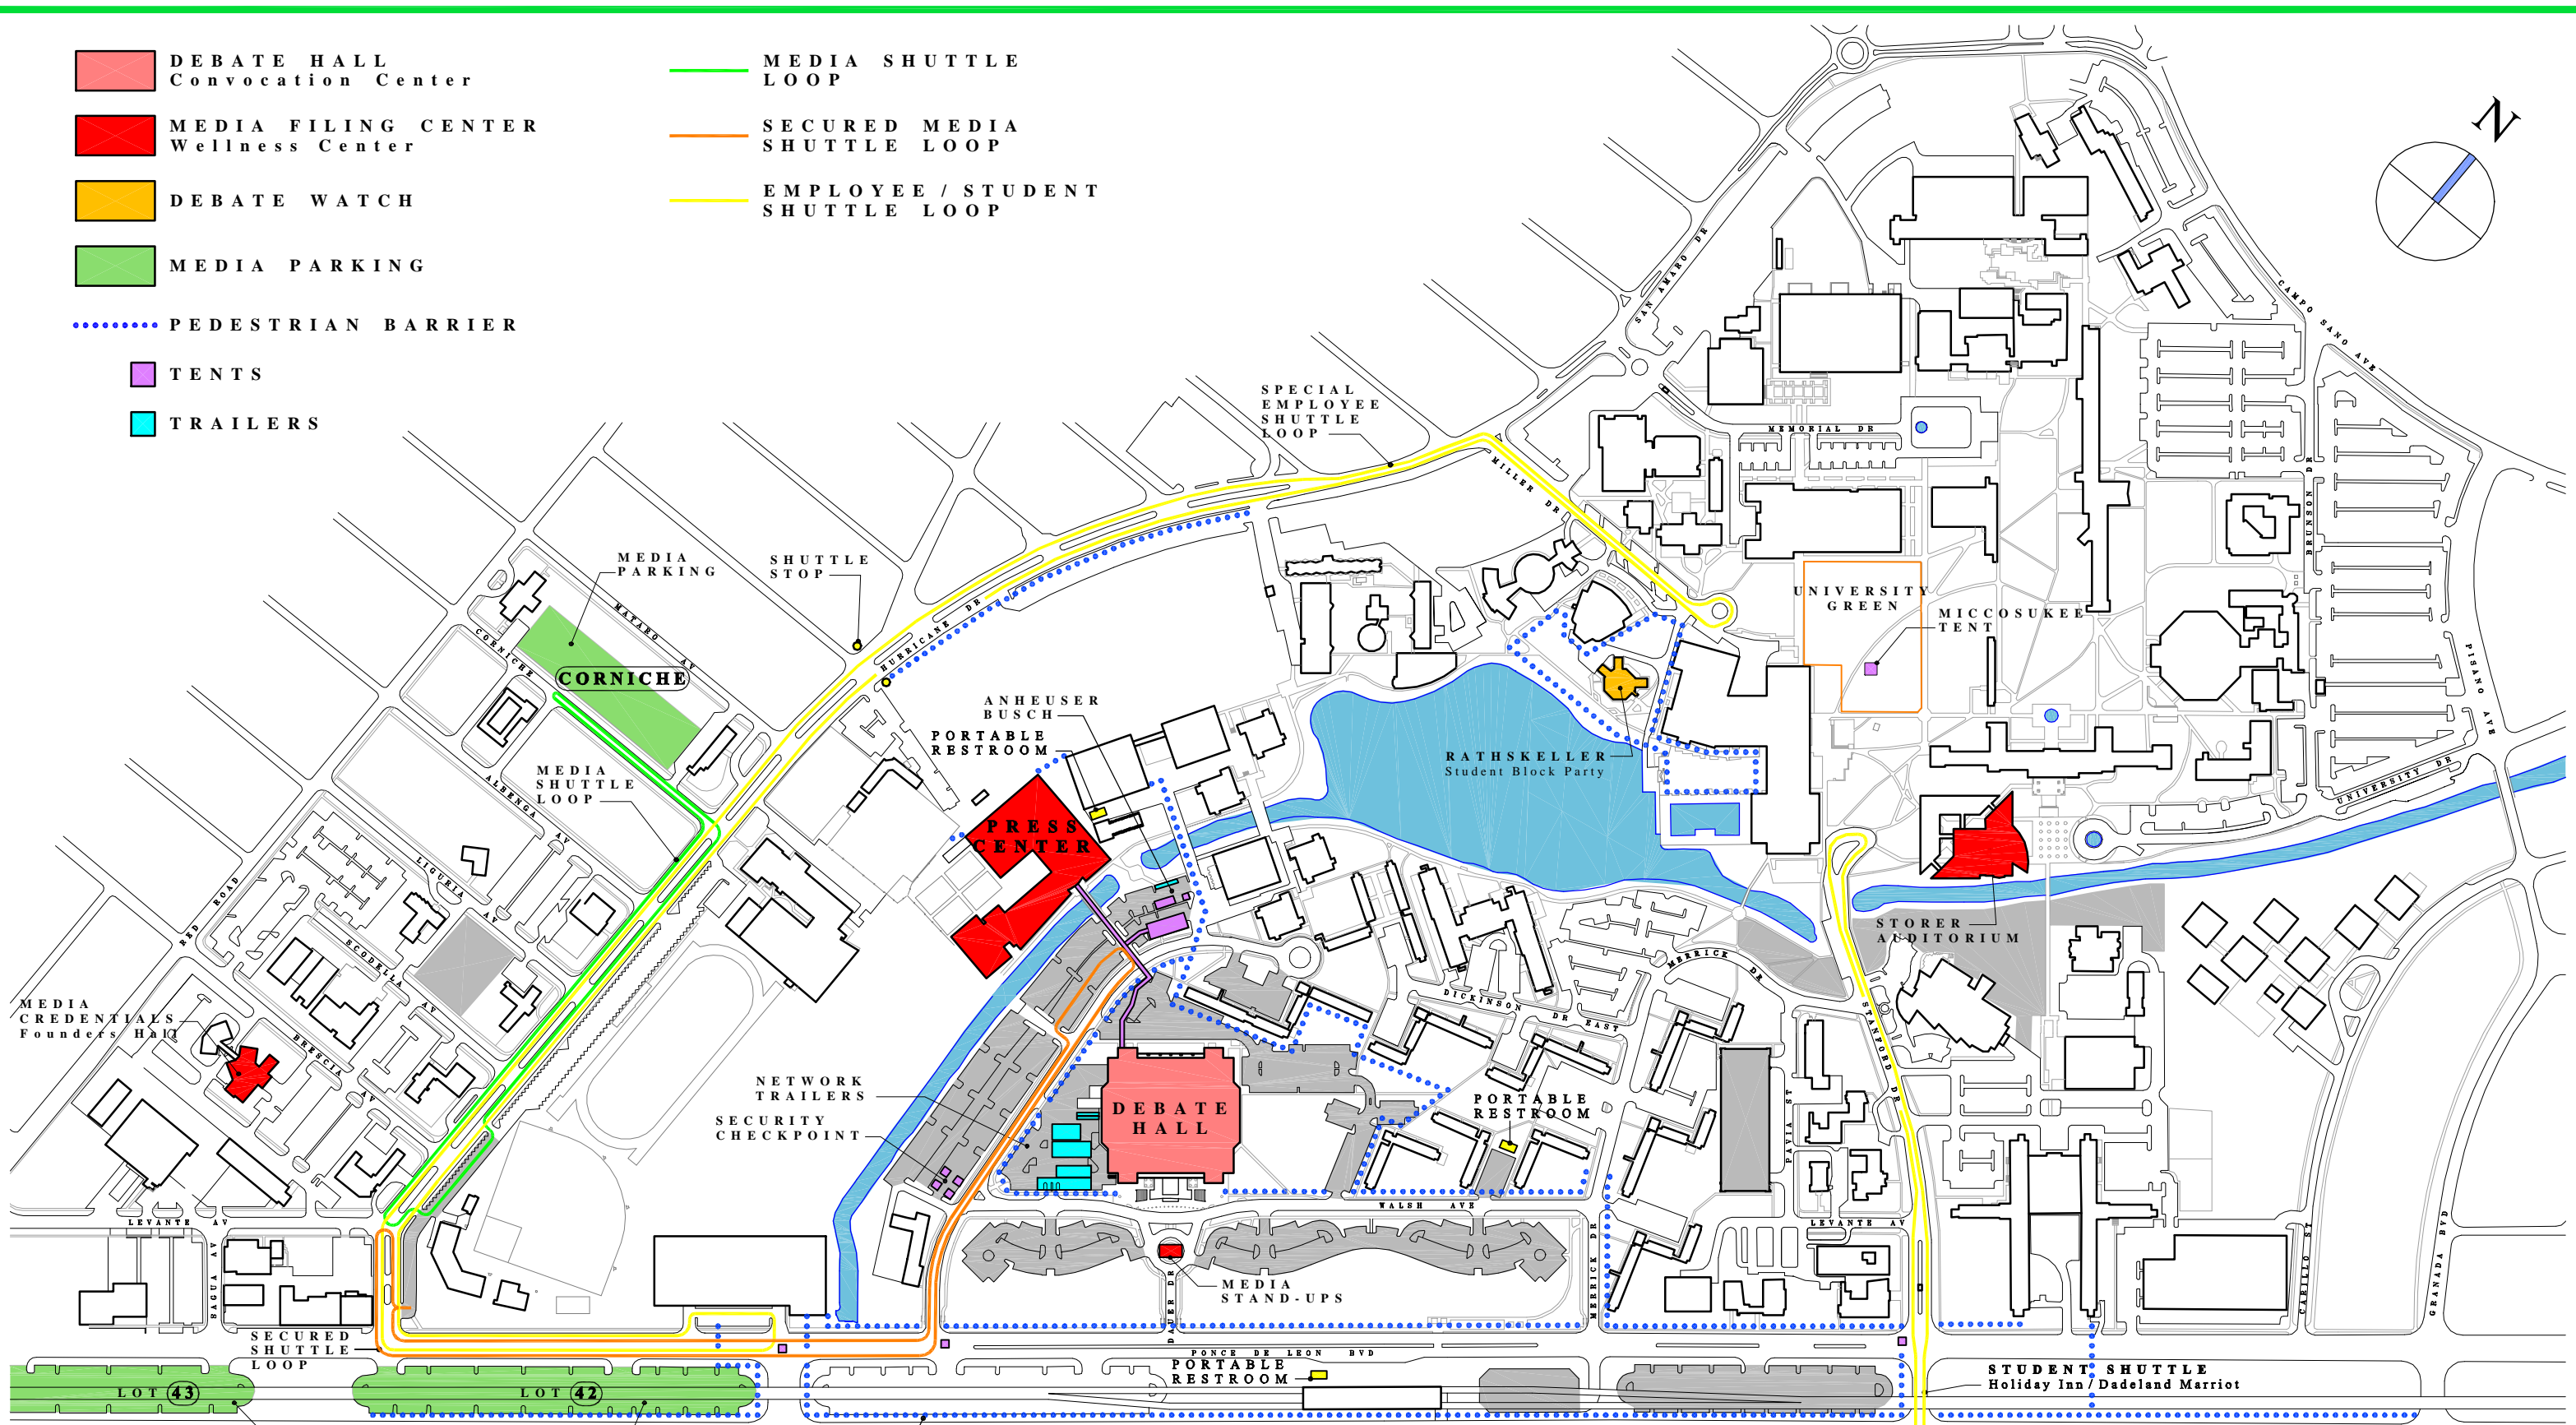

- DEBATE HALL  
Convocation Center
- MEDIA FILING CENTER  
Wellness Center
- DEBATE WATCH
- MEDIA PARKING
- PEDESTRIAN BARRIER
- TENTS
- TRAILERS

- MEDIA SHUTTLE LOOP
- SECURED MEDIA SHUTTLE LOOP
- EMPLOYEE / STUDENT SHUTTLE LOOP

Sept 20, 2004

1" = 400'